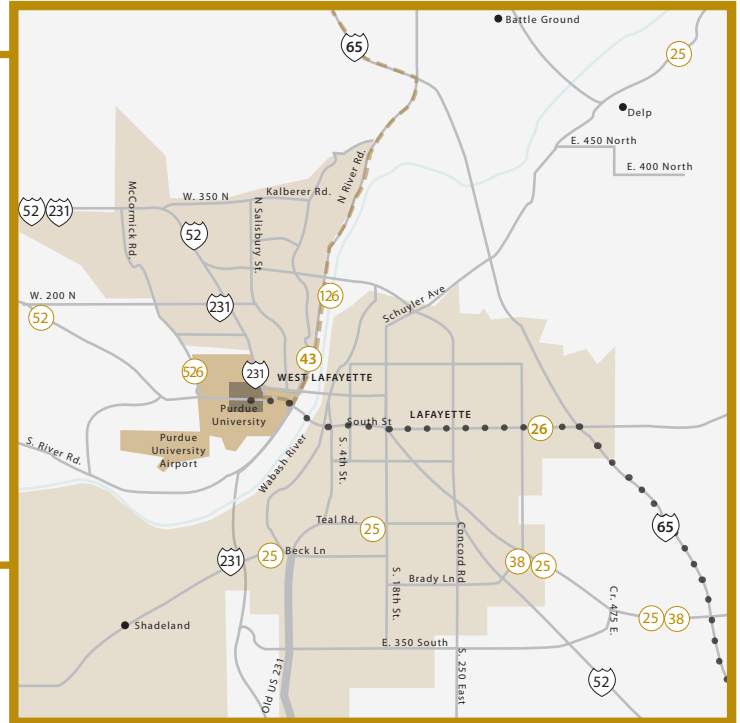

#### From the South

1. From I-65, take Exit 172 (IN-26) and turn left onto IN-26
2. Proceed west on State Rd. 26 through Lafayette
3. Cross the Wabash River into West Lafayette
4. Pass through the junction of IN-26 and IN-43
5. Grant St. is the second stoplight, turn right
6. Arrive at the Purdue Memorial Union

#### From the North

1. From I-65, take Exit 178 (IN-43) Route 43 and turn right
2. Proceed south about 6 miles to the 5th stoplight, take a right on State St.
3. Grant St. is the second stoplight, turn right
4. Arrive at the Purdue Memorial Union

### PURDUE CAMPUS

**Important!** Most of the surface parking lots on campus are reserved and violators are ticketed.

From Intersection 26 E. and 52 N.

Note: There are many one-way streets on campus. On the map, one-way streets are denoted by an arrow (→) pointing in the direction of traffic flow.