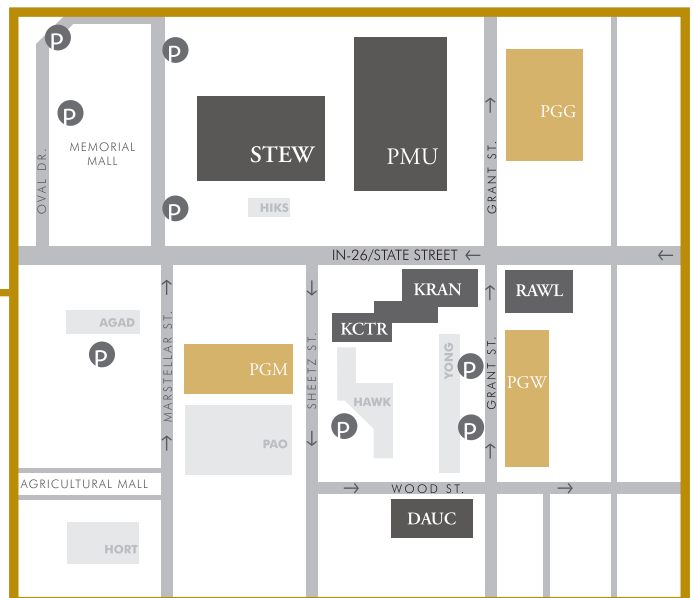

#### From the North

1. From I-65, take Exit 178 (IN-43) Route 43 and turn right
2. Proceed south about 6 miles to the 5th stoplight, take a right on State St.
3. Grant St. is the second stoplight, turn right
4. Arrive at the Purdue Memorial Union

### PURDUE CAMPUS

#### Buildings of interest

DAUC	Dauch (Dick and Sandy) Alumni Center
KCTR	Krannert Center
KRAN	Krannert Building
PGG	Parking Garage, Grant Street
PGM	Parking Garage, Marstellar Street
PGW	Parking Garage, Wood Street
PMU	Purdue Memorial Union
RAWL	Rawls (Jerry S.) Hall
STEW	Stewart Center
	Metered Parking

**Important!** Most of the surface parking lots on campus are reserved and violators are ticketed.

From Intersection 26 E. and 52 N.

Note: There are many one-way streets on campus. On the map, one-way streets are denoted by an arrow (→) pointing in the direction of traffic flow.