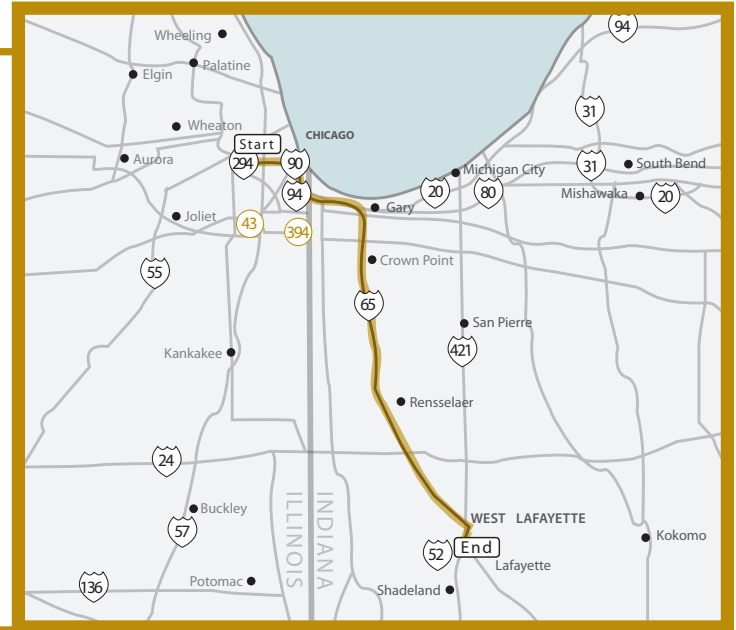

Directions and Maps

Midway Airport to Purdue University

DIRECTIONS TO CAMPUS

Start Midway Airport
5600 S. Cicero Ave
Chicago, IL 60638
(773) 838-0600
www.chicago-mdw.com

End Purdue Union Club Hotel
101 N. Grant St.
West Lafayette, IN 47906
(800) 320-6291
(765) 494-8913
www.hotel.purdue.edu

MIDWAY AIRPORT

Distance: 142 mi (about 2 hour 23 minutes)

1. Head south on S. Central Ave. toward W. 60th St. 0.4 mi
2. Take the first left onto W. 63rd St.. 1.0 mi
3. Turn right at IL-50 S/S. Cicero Ave. 4.0 mi
4. Turn left at W. 95th St.. 5.0 mi
5. Turn right at S. Halsted St. 151 ft
6. Turn left at W. 99th St. 0.6 mi
7. Merge onto I-57 N via the ramp on the left to I-94. 11.0 mi
8. Take the exit onto I-94 E toward Indiana (Entering Indiana). 14.4 mi
9. Take Exit 11 to merge onto I-65 S toward Indianapolis. 81.2 mi
10. Take Exit 178 for IN-43 toward Brookston/West Lafayette. 0.4 mi
11. Turn right at IN-43 S/N. River Rd., Continue to follow N. River Rd. 5.5 mi
12. Turn right at E. State St. 0.4 mi
13. Turn right at N. Grant St. 381 ft
14. Arrive at the Purdue Memorial Union **End**

DIRECTIONS AND MAPS

Midway Airport to Purdue University

DRIVING DIRECTIONS TO CAMPUS

From the South

1. From I-65, take Exit 172 (IN-26) and turn left onto IN-26
2. Proceed west on State Rd. 26 through Lafayette
3. Cross the Wabash River into West Lafayette
4. Pass through the junction of IN-26 and IN-43
5. Grant St. is the second stoplight, turn right
6. Arrive at the Purdue Memorial Union

From the North

1. From I-65, take Exit 178 (IN-43) Route 43 and turn right
2. Proceed south about 6 miles to the 5th stoplight, take a right on State St.
3. Grant St. is the second stoplight, turn right
4. Arrive at the Purdue Memorial Union