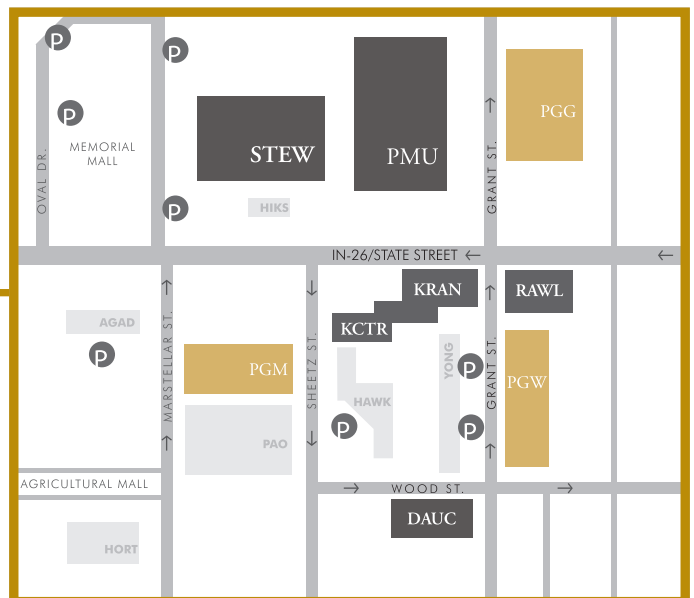

From the North

1. From I-65, take Exit 178 (IN-43) Route 43 and turn right
2. Proceed south about 6 miles to the 5th stoplight, take a right on State St.
3. Grant St. is the second stoplight, turn right
4. Arrive at the Purdue Memorial Union

PURDUE CAMPUS

Buildings of interest

DAUC	Dauch (Dick and Sandy) Alumni Center
KCTR	Krannert Center
KRAN	Krannert Building
PGG	Parking Garage, Grant Street
PGM	Parking Garage, Marstellar Street
PGW	Parking Garage, Wood Street
PMU	Purdue Memorial Union
RAWL	Rawls (Jerry S.) Hall
STEW	Stewart Center
	Metered Parking

PARKING FACILITIES

If you have a vehicle, please request a parking validation card when you check-in at the Union Club Hotel.

Parking is available in the Grant Street Parking Garage located directly across the street from the Union.

Important! Most of the surface parking lots on campus are reserved and violators are ticketed.

From Intersection 26 E. and 52 N.

Note: There are many one-way streets on campus. On the map, one-way streets are denoted by an arrow (→) pointing in the direction of traffic flow.