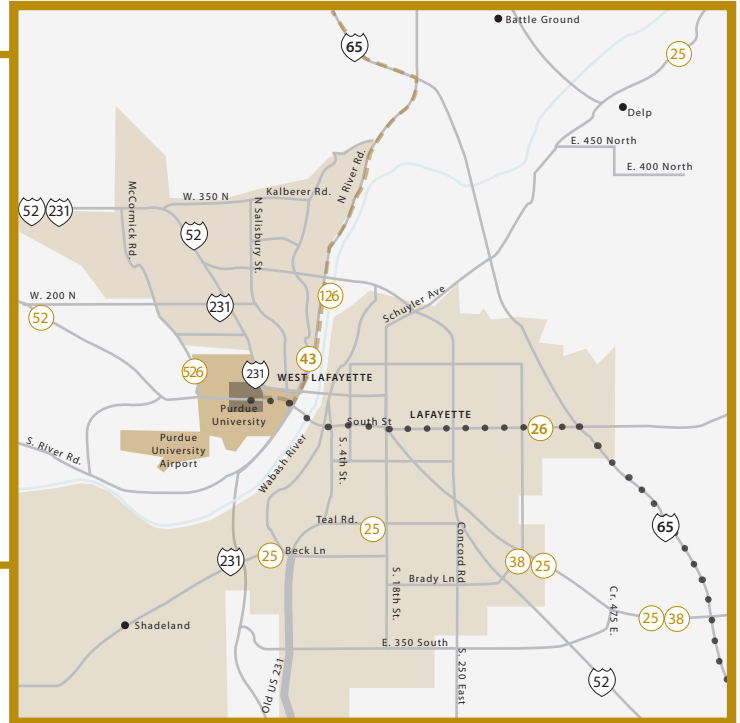

MIDWAY AIRPORT

Distance: 142 mi (about 2 hour 23 minutes)

1. Head south on S. Central Ave. toward W. 60th St. 0.4 mi
2. Take the first left onto W. 63rd St.. 1.0 mi
3. Turn right at IL-50 S/S. Cicero Ave. 4.0 mi
4. Turn left at W. 95th St.. 5.0 mi
5. Turn right at S. Halsted St. 151 ft
6. Turn left at W. 99th St. 0.6 mi
7. Merge onto I-57 N via the ramp on the left to I-94. 11.0 mi
8. Take the exit onto I-94 E toward Indiana (Entering Indiana). 14.4 mi
9. Take Exit 11 to merge onto I-65 S toward Indianapolis. 81.2 mi
10. Take Exit 178 for IN-43 toward Brookston/West Lafayette. 0.4 mi
11. Turn right at IN-43 S/N. River Rd., Continue to follow N. River Rd. 5.5 mi
12. Turn right at E. State St. 0.4 mi
13. Turn right at N. Grant St. 381 ft
14. Arrive at the Purdue Memorial Union **End**

DIRECTIONS AND MAPS

Midway Airport to Purdue University

DRIVING DIRECTIONS TO CAMPUS

From the South

1. From I-65, take Exit 172 (IN-26) and turn left onto IN-26
2. Proceed west on State Rd. 26 through Lafayette
3. Cross the Wabash River into West Lafayette
4. Pass through the junction of IN-26 and IN-43
5. Grant St. is the second stoplight, turn right
6. Arrive at the Purdue Memorial Union

From the North

1. From I-65, take Exit 178 (IN-43) Route 43 and turn right
2. Proceed south about 6 miles to the 5th stoplight, take a right on State St.
3. Grant St. is the second stoplight, turn right
4. Arrive at the Purdue Memorial Union

Important! Most of the surface parking lots on campus are reserved and violators are ticketed.

From Intersection 26 E. and 52 N.

Note: There are many one-way streets on campus. On the map, one-way streets are denoted by an arrow (→) pointing in the direction of traffic flow.