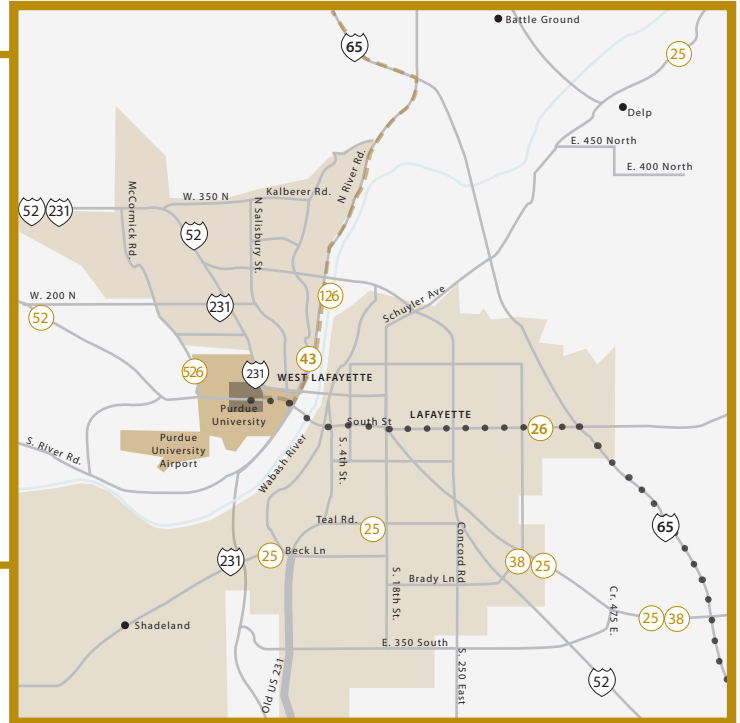

CHICAGO O'HARE INTERNATIONAL AIRPORT

Distance: 139 (about 2 hour 39 minutes)

1. Head southeast on Access Rd. 0.2 mi
2. Keep right at the fork. 0.5 mi
3. Continue onto I-190 E. 2.2 mi
4. Take the exit onto I-90 E. 6.4 mi
5. Merge onto I-94 E. 15.3 mi
6. Slight left at the I-90 E (signs for 90 Skyway/Indiana Toll Rd.). 24.2 mi
7. Take Exit 17 for I-65/US-12/US-20 toward Indianapolis/Dunes Hwy. 0.5 mi
8. Slight left. 0.2 mi
9. Merge onto I-65 S via the ramp to Indianapolis. 83.5 mi
10. Take Exit 178 for IN-43 toward Brookston/West Lafayette. 0.4 mi
11. Turn right at IN-43 S/N. River Rd. Continue to follow N. River Rd. 5.5 mi
12. Turn right at E. State St. 0.4 mi
13. Turn right at N. Grant St. 381 ft
14. Arrive at the Purdue Memorial Union

End

DIRECTIONS AND MAPS

O'Hare Intl. Airport to Purdue University

DRIVING DIRECTIONS TO CAMPUS

From the South

1. From I-65, take Exit 172 (IN-26) and turn left onto IN-26
2. Proceed west on State Rd. 26 through Lafayette
3. Cross the Wabash River into West Lafayette
4. Pass through the junction of IN-26 and IN-43
5. Grant St. is the second stoplight, turn right
6. Arrive at the Purdue Memorial Union

From the North

1. From I-65, take Exit 178 (IN-43) Route 43 and turn right
2. Proceed south about 6 miles to the 5th stoplight, take a right on State St.
3. Grant St. is the second stoplight, turn right
4. Arrive at the Purdue Memorial Union

Important! Most of the surface parking lots on campus are reserved and violators are ticketed.

From Intersection 26 E. and 52 N.

Note: There are many one-way streets on campus. On the map, one-way streets are denoted by an arrow (→) pointing in the direction of traffic flow.